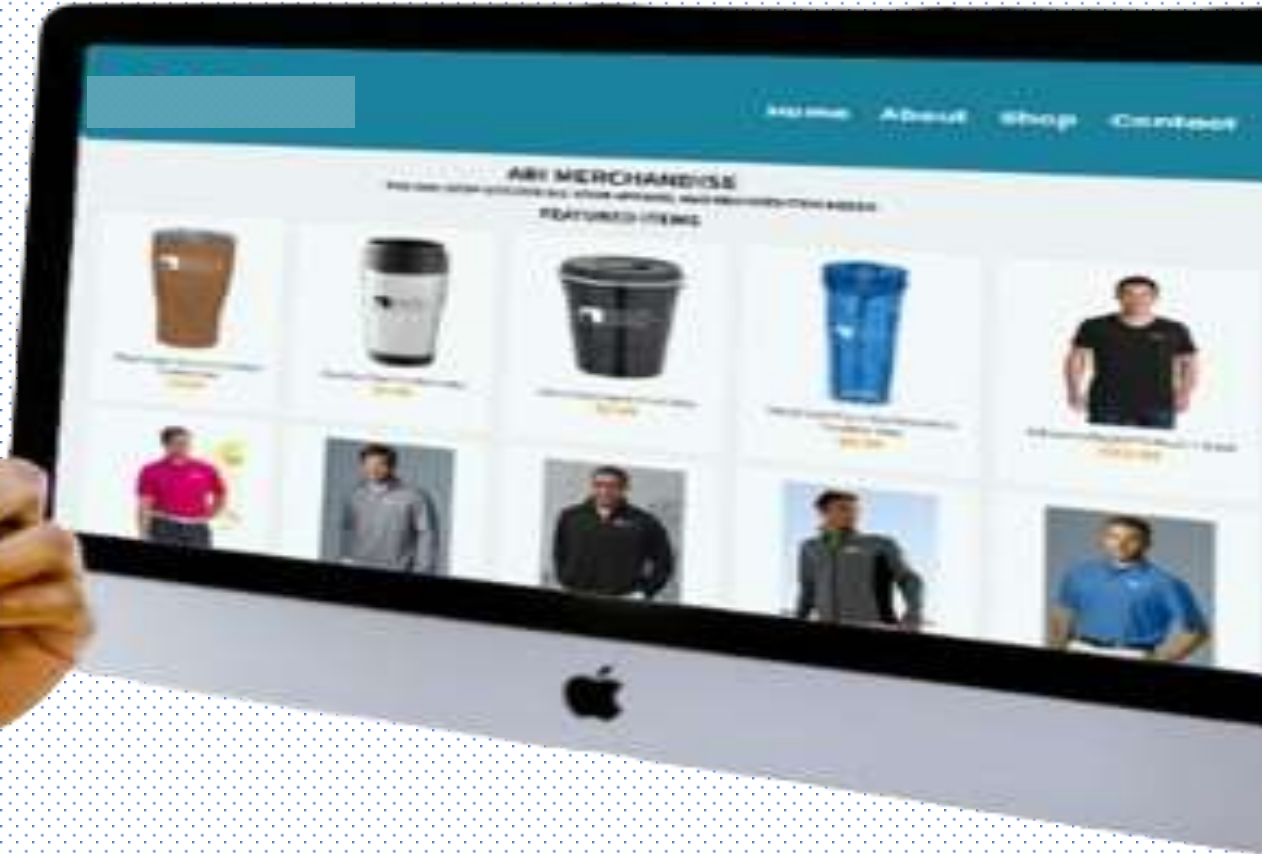

- **Employee Store:** Tailored solutions for corporate gifting needs.
- **Bulk Store:** Efficient and cost-effective bulk gifting options.
- **E-Warehousing Store:** Seamless end-to-end solutions powered by cutting-edge technology.

Employee Store : Introduction

CREATIVE 369
SOLUTIONS

DEVELOP YOUR OWN

COMPANY LOGO BRAND

EMPLOYEES STORE

Employee Store & Bulk Store

CREATIVE 369
SOLUTIONS

BUILD CULTURE, LOYALTY AND ENGAGEMENT

Creative 369 Solutions Employee STORE assists companies develop their own company logo branded online store for employees. Employees can go online, and buy cool merchandise with company logo and pay online. Employee Stores promote brand culture, provides an engagement platform and increases visibility for the brand