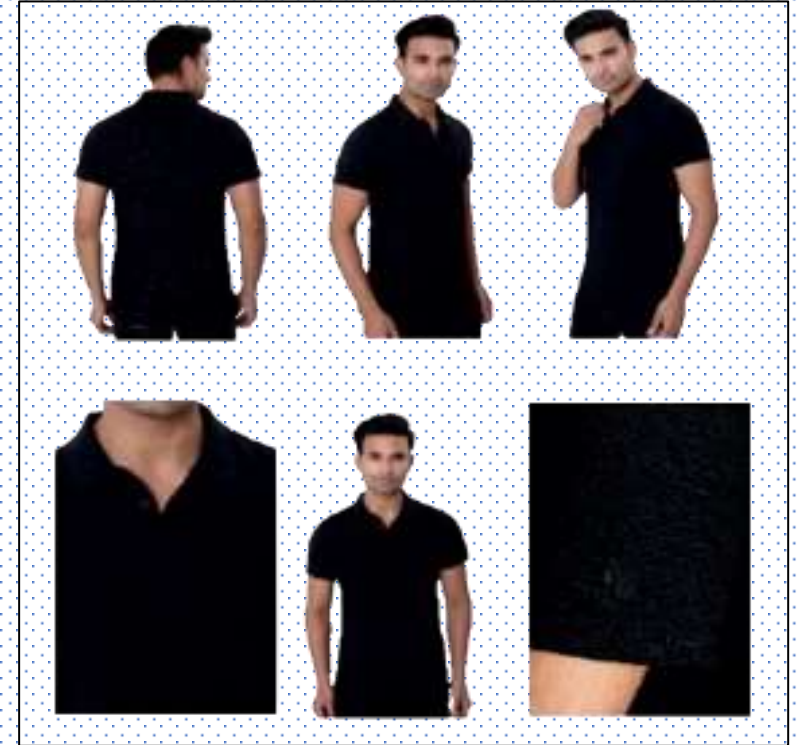

BRANDED – T-SHIRTS