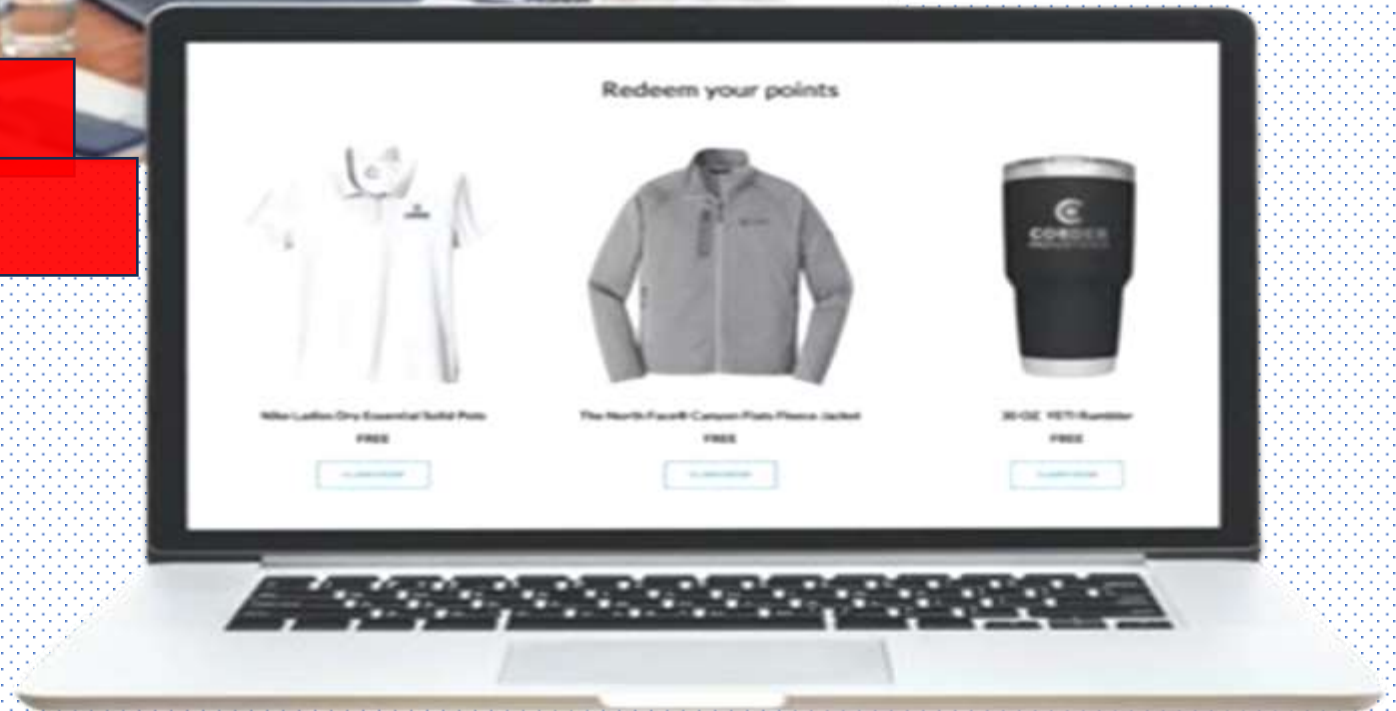

Employee Store : Introduction

CREATIVE 369
SOLUTIONS

DEVELOP YOUR OWN

COMPANY LOGO BRAND

EMPLOYEES STORE

Employee Store & Bulk Store

CREATIVE 369
SOLUTIONS

BUILD CULTURE, LOYALTY AND ENGAGEMENT

Creative 369 Solutions Employee STORE assists companies develop their own company logo branded online store for employees. Employees can go online, and buy cool merchandise with company logo and pay online. Employee Stores promote brand culture, provides an engagement platform and increases visibility for the brand