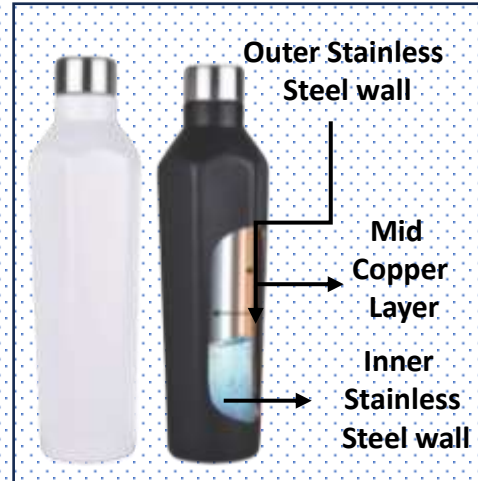

○● Clarke Flask
1000ml