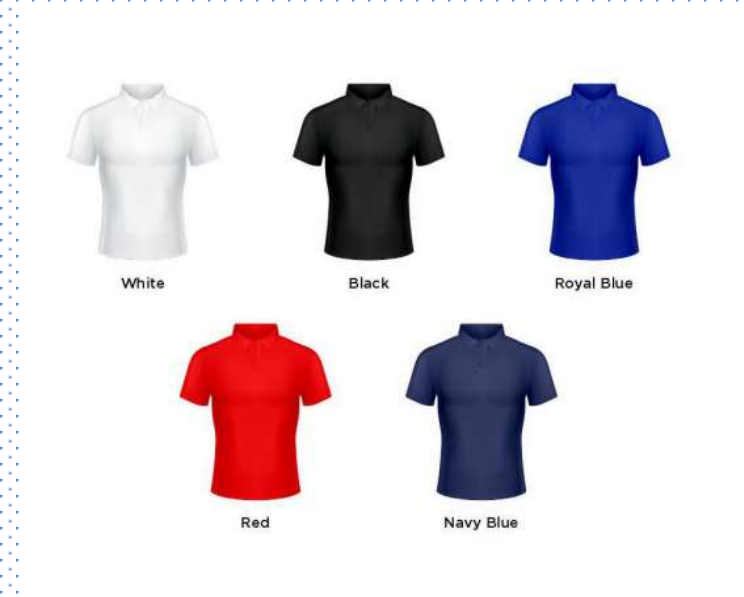

PRODUCT DESCRIPTION

Cotton Poly Fabric
R ELAN 2.0 Feel Fresh Fabric from Reliance Industries Ltd.
240G/M²
Inherent Anti-Microbial
Soft Flow Dyed for Guaranteed Colour Fastness
Compacted Pre-Shrunk Fabric
Heavy Duty Ribbed Collar
Lycra Ribs
3 Buttons Placket with bottom box stitch
Dyed to match Buttons
Double Needle Stitch on Shoulder & Sleeves

Staying fresh while you are on the go is a tough act, it needs composed and fresh always, with able support from your app Pikmee Shield polo t-shirt has been specifically developed purpose using the ****R ELAN 2.0**** feel-fresh fabric from the Reliance Industries Ltd. The high on tech fabric is knitted special breathable structure and engineered with inherent microbial technology that inhibits the growth of Bacteria and microbes, thus keeping the garment fresh and the wearer while preventing bad odour.