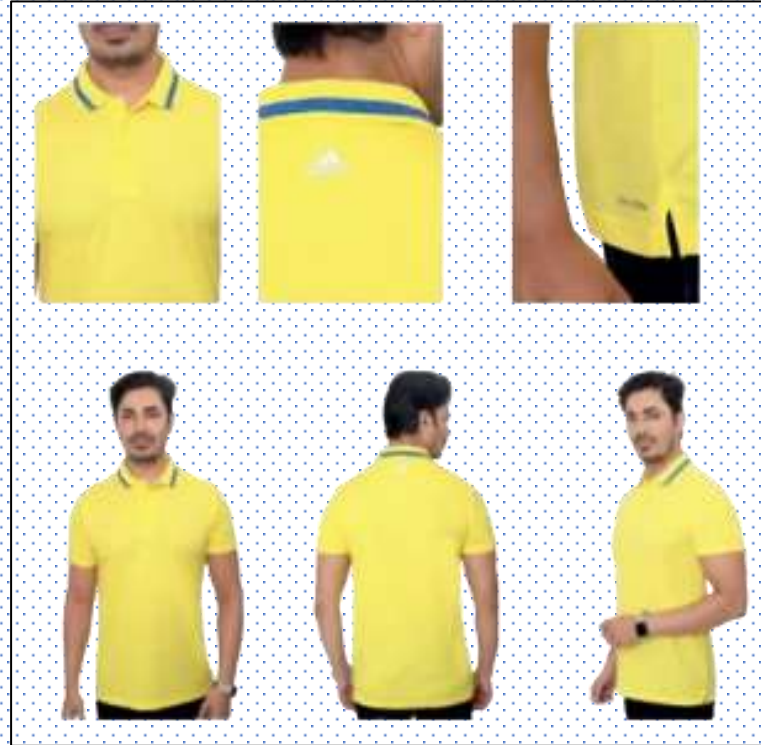

BRANDED – T-SHIRTS