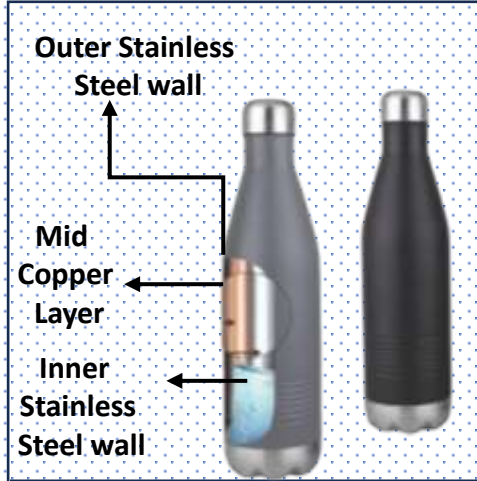

●● Astro Flask
1000ml & 500ml